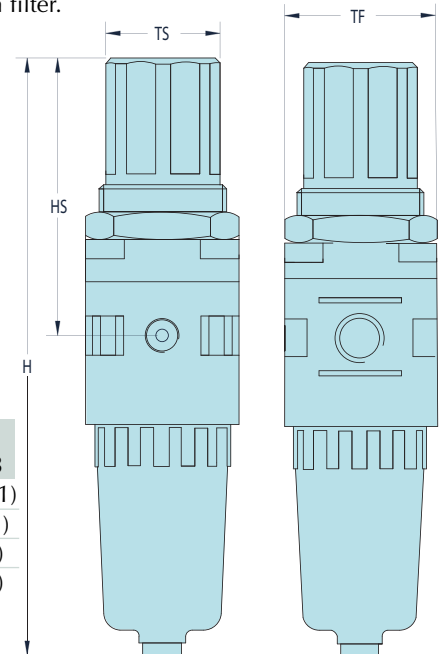

MAXIMATIC® STACKING FILTER-REGULATORS

MMFRS-3Q
Stacking Filter-Regulator
with Bowl Shield & Semi-
Automatic Drain

MMFRS-2P
Stacking Filter-Regulator
with Polycarbonate Bowl
& Manual Drain

Stacking Filter-Regulator combinations provide air filtration and precise regulation in a single unit for easy mounting and installation where space is limited.

- Includes bracket and gauge (see Page 337 for dimensions).

Regulating Range: 7 to 100 psig on MMFRS-1N, 7 to 125 psig on all others. 30 and 60 psig ranges also available, add “-P30” or “-P60” to the end of the Part Number.

Bowl: Polycarbonate standard. Bowl shield provided on models indicated. Metal bowl with sight gauge also available, add “-M” to the Part Number.

Differential Drain: Semi-Automatic standard on MMFRS-3/4/5 series; Manual standard on all other models. When supply pressure is below 7 psig on all MMFRS-3 and MMFRS-4 models without metal bowls, the standard drain will open. An optional Automatic Drain available—add “-D” to Part Number (not available with MMFRS-4A-M).

Filtration: 25 micron filter standard. Add “-F5” to the end of the Part Number for an optional 5 micron filter.

Dim.	MMFRS-1N	MMFRS-2Q	MMFRS-3W	MMFRS-4Z	MMFRS-4A	MMFRS-5B
H	4.31 (109.5)	6.48 (164.6)	8.31 (211.0)	10.31 (261.9)	10.51 (267.0)	13.31 (338.1)
HS	1.99 (50.5)	3.07 (78.0)	3.64 (92.5)	4.41 (112.0)	4.49 (114.0)	4.57 (116.1)
TF	0.98 (24.9)	1.57 (39.9)	2.09 (53.1)	2.76 (70.1)	2.76 (70.1)	3.54 (89.9)
TS	1.10 (27.9)	1.34 (34.0)	1.37 (40.0)	2.13 (54.1)	2.13 (54.1)	2.13 (54.1)